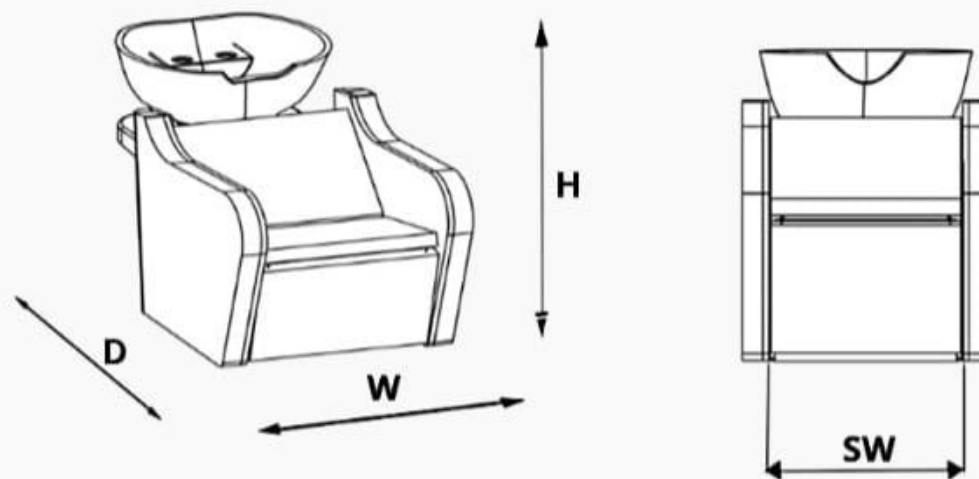

CHESTER BASIC WASH

CHESTER BASIC WASH

W: 94 cm **SW:** 57 cm **D:** 140 cm

H1: 105 cm